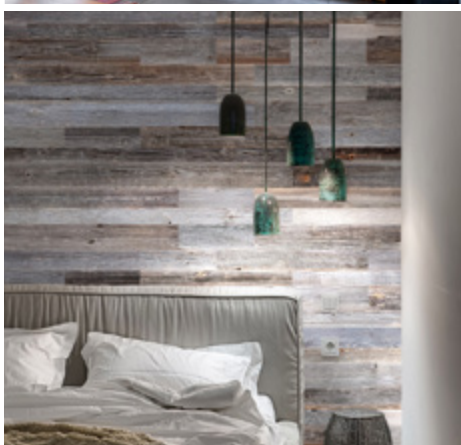

## Amber

The “Amber” wall covering is made of reclaimed wood. The surface of the boards is extensively brushed to highlight the wood’s unique texture and aged brown color.

## Silver

The “Silver” wall covering is made of reclaimed wood. The surface of boards is carefully cleaned to preserve the natural grey color of reclaimed wood.

## OZO

Wall panel “OZO” is made from solid oak wood, which has been cut into two thicknesses to create a 3D effect. The surface of the boards is extensively brushed to highlight the oak’s unique texture.

## Mask

The “Mask” wall covering is made of reclaimed wood. The surface of boards is covered with whitewash for a modern clean look and texture.

A Priori

Dominus

ACE

Expo

Brut

Deja vu