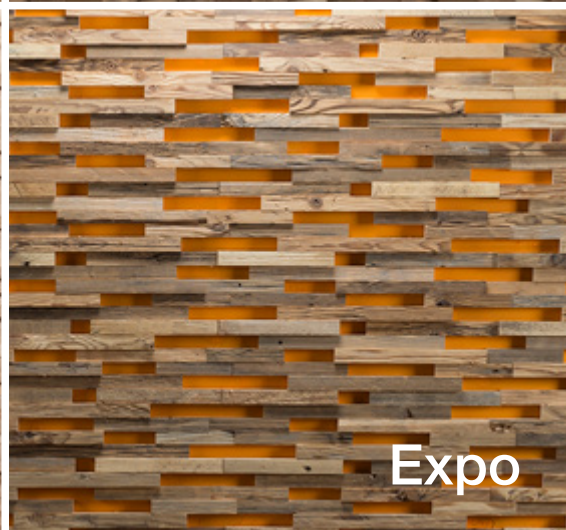

## OZO

Wall panel “OZO” is made from solid oak wood, which has been cut into two thicknesses to create a 3D effect. The surface of the boards is extensively brushed to highlight the oak’s unique texture.

## Mask

The “Mask” wall covering is made of reclaimed wood. The surface of boards is covered with whitewash for a modern clean look and texture.

A Priori

Dominus

ACE

Expo

Brut

Deja vu