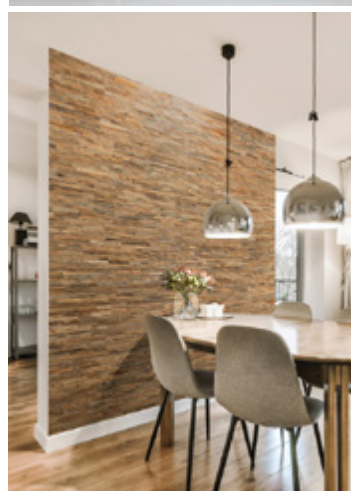

## Amber

The “Amber” wall covering is made of reclaimed wood. The surface of the boards is extensively brushed to highlight the wood’s unique texture and aged brown color.

## Silver

The “Silver” wall covering is made of reclaimed wood. The surface of boards is carefully cleaned to preserve the natural grey color of reclaimed wood.

## OZO

Wall panel “OZO” is made from solid oak wood, which has been cut into two thicknesses to create a 3D effect. The surface of the boards is extensively brushed to highlight the oak’s unique texture.

## Mask

The “Mask” wall covering is made of reclaimed wood. The surface of boards is covered with whitewash for a modern clean look and texture.

A Priori

Dominus

ACE

Expo

Brut

Deja vu