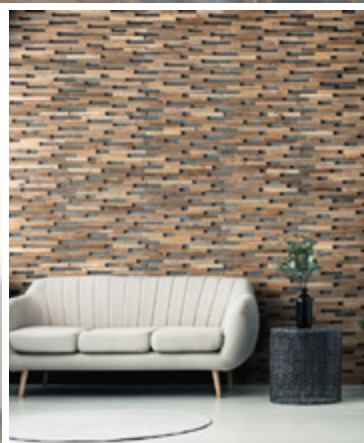

## Amber

The “Amber” wall covering is made of reclaimed wood. The surface of the boards is extensively brushed to highlight the wood’s unique texture and aged brown color.

## Silver

The “Silver” wall covering is made of reclaimed wood. The surface of boards is carefully cleaned to preserve the natural grey color of reclaimed wood.

## OZO

Wall panel “OZO” is made from solid oak wood, which has been cut into two thicknesses to create a 3D effect. The surface of the boards is extensively brushed to highlight the oak’s unique texture.

## Mask

The “Mask” wall covering is made of reclaimed wood. The surface of boards is covered with whitewash for a modern clean look and texture.

A Priori

Dominus

ACE

Expo

Brut

Deja vu